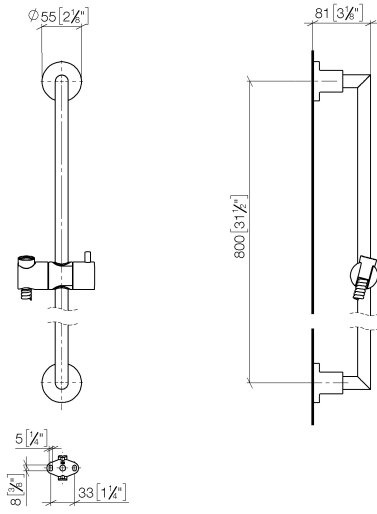

ST 050 203 1892

- slide bar
- Pipe diameter 18 mm
- rosettes Ø 55 mm
- gauge 800 mm
- metal shower hose 1750mm with integrated anti-twist protection
- shower hose connector 3/8"
- Three or five settings: COMPACT RAIN, COMPACT SOFT FLOW, COMPACT AQUAPRESSURE FLOW, max. flow rate 15 l/min (at 3 bar)
- Function from: 7 l/min
- spray head Ø 100mm

- slide bar
- Pipe diameter 18 mm
- rosettes Ø 55 mm
- gauge 800 mm
- metal shower hose 1750mm with integrated anti-twist protection
- shower hose connector 3/8"

This article does not include a hand shower!

Required miscellaneous

	Hand shower FlowReduce - Chrome	28 018 979-00 0010
---	--	-----------------------

ST 050 203 1892

mm [inches]

Certificates

WRAS_2009048. ACS_20 ACC LY 738. IAPMO_4976 (1).

Spare parts list

No.	Item Number	Name	Quantity used	Delivery time
1	05 17 20 739 00 90	fixing set	2	2
2	09 30 30 071 90	screw	2	2
3	09 30 11 046 90	disc	2	2
4	08 17 89 505-00	holder	2	10
5	04 31 11 113 00 90	pin	2	2
6	05 28 22 590 00-00	bar	1	10
7	12 580 970-00	Slide unit - Chrome	1	10
8	28 322 970-00	Metal shower hose 1/2" x 3/8" x 1750 mm - Chrome	1	2