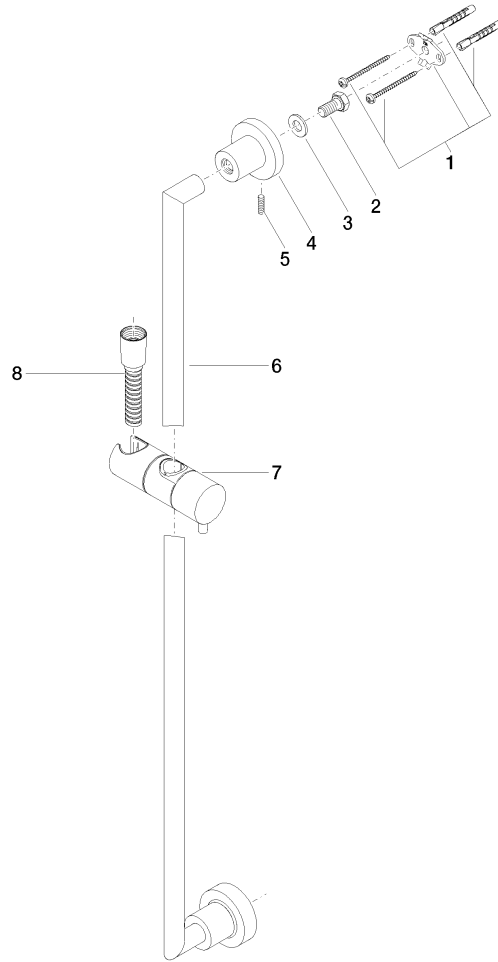

ST 050 203 1892

- slide bar
- Pipe diameter 18 mm
- rosettes Ø 55 mm
- gauge 800 mm
- metal shower hose 1750mm with integrated anti-twist protection
- shower hose connector 3/8"
- Three or five settings: COMPACT RAIN, COMPACT SOFT FLOW, COMPACT AQUAPRESSURE FLOW, max. flow rate 15 l/min (at 3 bar)
- Function from: 7 l/min
- spray head Ø 100mm

- slide bar
- Pipe diameter 18 mm
- rosettes Ø 55 mm
- gauge 800 mm
- metal shower hose 1750mm with integrated anti-twist protection
- shower hose connector 3/8"

This article does not include a hand shower!

Required miscellaneous

	Hand shower FlowReduce - Chrome	28 018 979-00 0010
---	--	-----------------------

ST 050 203 1892

mm [inches]

Certificates

WRAS_2009048. ACS_20 ACC LY 738. IAPMO_4976 (1).

Spare parts list

No.	Item Number	Name	Quantity used	Delivery time
1	05 17 20 739 00 90	fixing set	2	2
2	09 30 30 071 90	screw	2	2
3	09 30 11 046 90	disc	2	2
4	08 17 89 505-00	holder	2	10
5	04 31 11 113 00 90	pin	2	2
6	05 28 22 590 00-00	bar	1	10
7	12 580 970-00	Slide unit - Chrome	1	10
8	28 322 970-00	Metal shower hose 1/2" x 3/8" x 1750 mm - Chrome	1	2